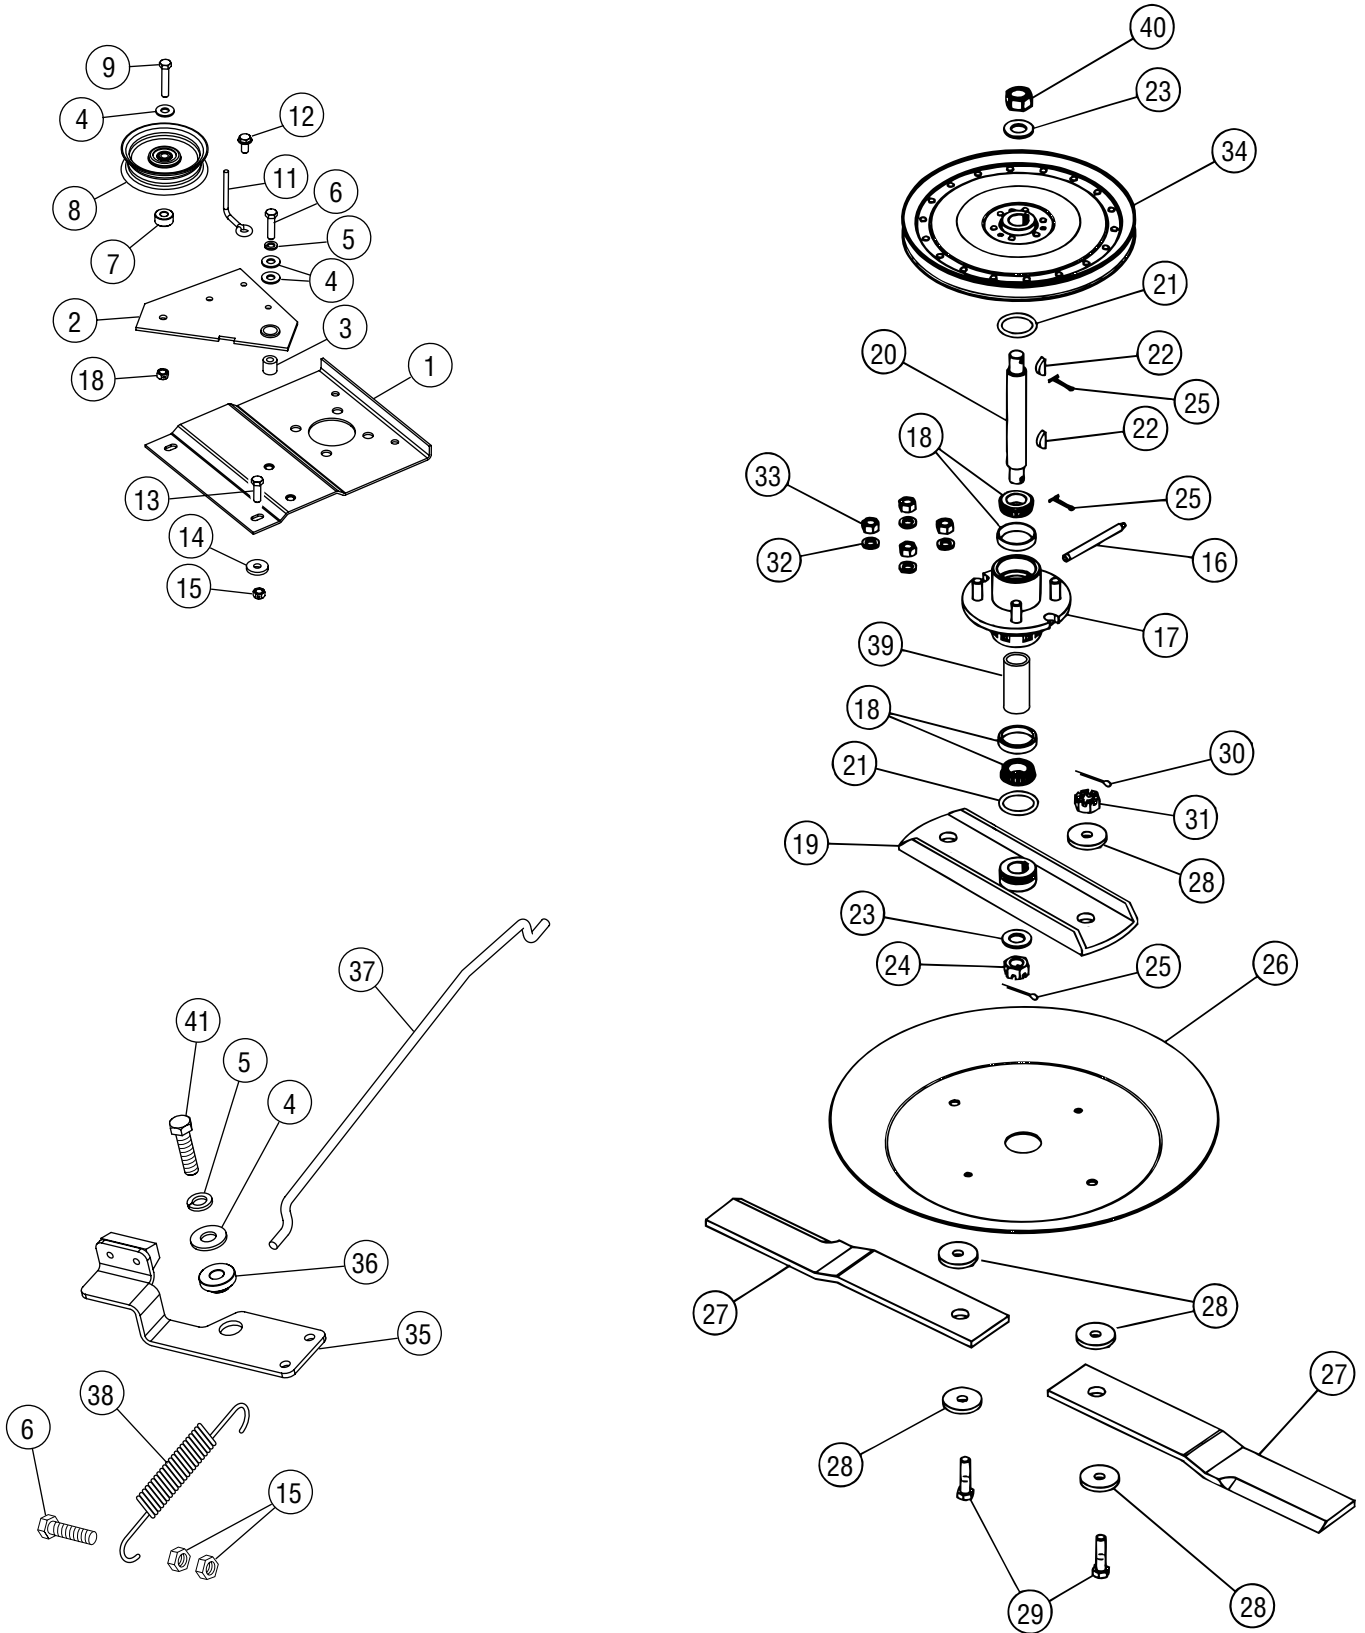

42" ROUGH CUT TRAILMOWER - MODEL 45-03612

42" ROUGH CUT TRAILMOWER - MODEL 45-03612

ITEM	PART NO.	DESCRIPTION
1.	64906	IDLER MOUNTING BRACKET
2.	64899	IDLER ARM
3.	24472	BUSHING
4.	43070	WASHER FLAT
5.	43003	WASHER 3/8" LOCK
6.	49640	BOLT 3/8-16 X 1-1/2" HEX HEAD (SCOTCH GRIP)
7.	49148	SPACER
8.	HA21341	IDLER PULLEY (FLAT)
9.	43054	BOLT 3/8-16 X 2" HEX HEAD
10.	43082	NUT 3/8-16 HEX LOCK
11.	HA22981	GUIDE BELT
12.	HA22224	SCREW 3/8-16 X 3/4 SELF TAPPING
13.	43087	BOLT 3/8-16 X 1-1/4" HEX HEAD
14.	HA15200	WASHER FLAT
15.	HA21362	NUT 3/8-16 NYLOCK
16.	HA24367	GREASE FITTING
17.	HA24278	HUB (WITH STUDS)
18.	HA24280	BEARING
19.	64913	HUB BLADE
20.	49149	SHAFT SPINDLE
21.	HA24282	SEAL O-RING
22.	HA3073	KEY 1/4" SQ X 1"
23.	HA456151	WASHER 13/16 X 1-1/2 X .134 FLAT
24.	HA427639	NUT 3/4-16 SLOTTED HEX
25.	43010	PIN 1/8" X 1" COTTER
26.	HA24624	DISC BLADE MOUNTING
27.	HA24288	BLADE
28.	HA24625	WASHER - FLAT
29.	HA24592	BOLT - 7/8-9 X 2-1/4" HEX BOLT
30.	HA137258	PIN 3/16 X 1-3/4 COTTER
31.	HA24593	NUT 7/8-9 SLOTTED HEX
32.	43353	WASHER 1/2 MED. LOCK
33.	HA120371	NUT 1/2-20 HEX
34.	65102	PULLEY, SPINDLE
35.	64902	BRAKE
36.	49155	TRUNNION
37.	49160	BRAKE ROD
38.	HA20186	SPRING
39.	49624	SPACER, BEARING
40.	49674	NUT, 3/4-16 NYLOCK
41.	49681	BOLT, HEX 3/8-16 X 1" HEX HEAD (SCOTCH GRIP)